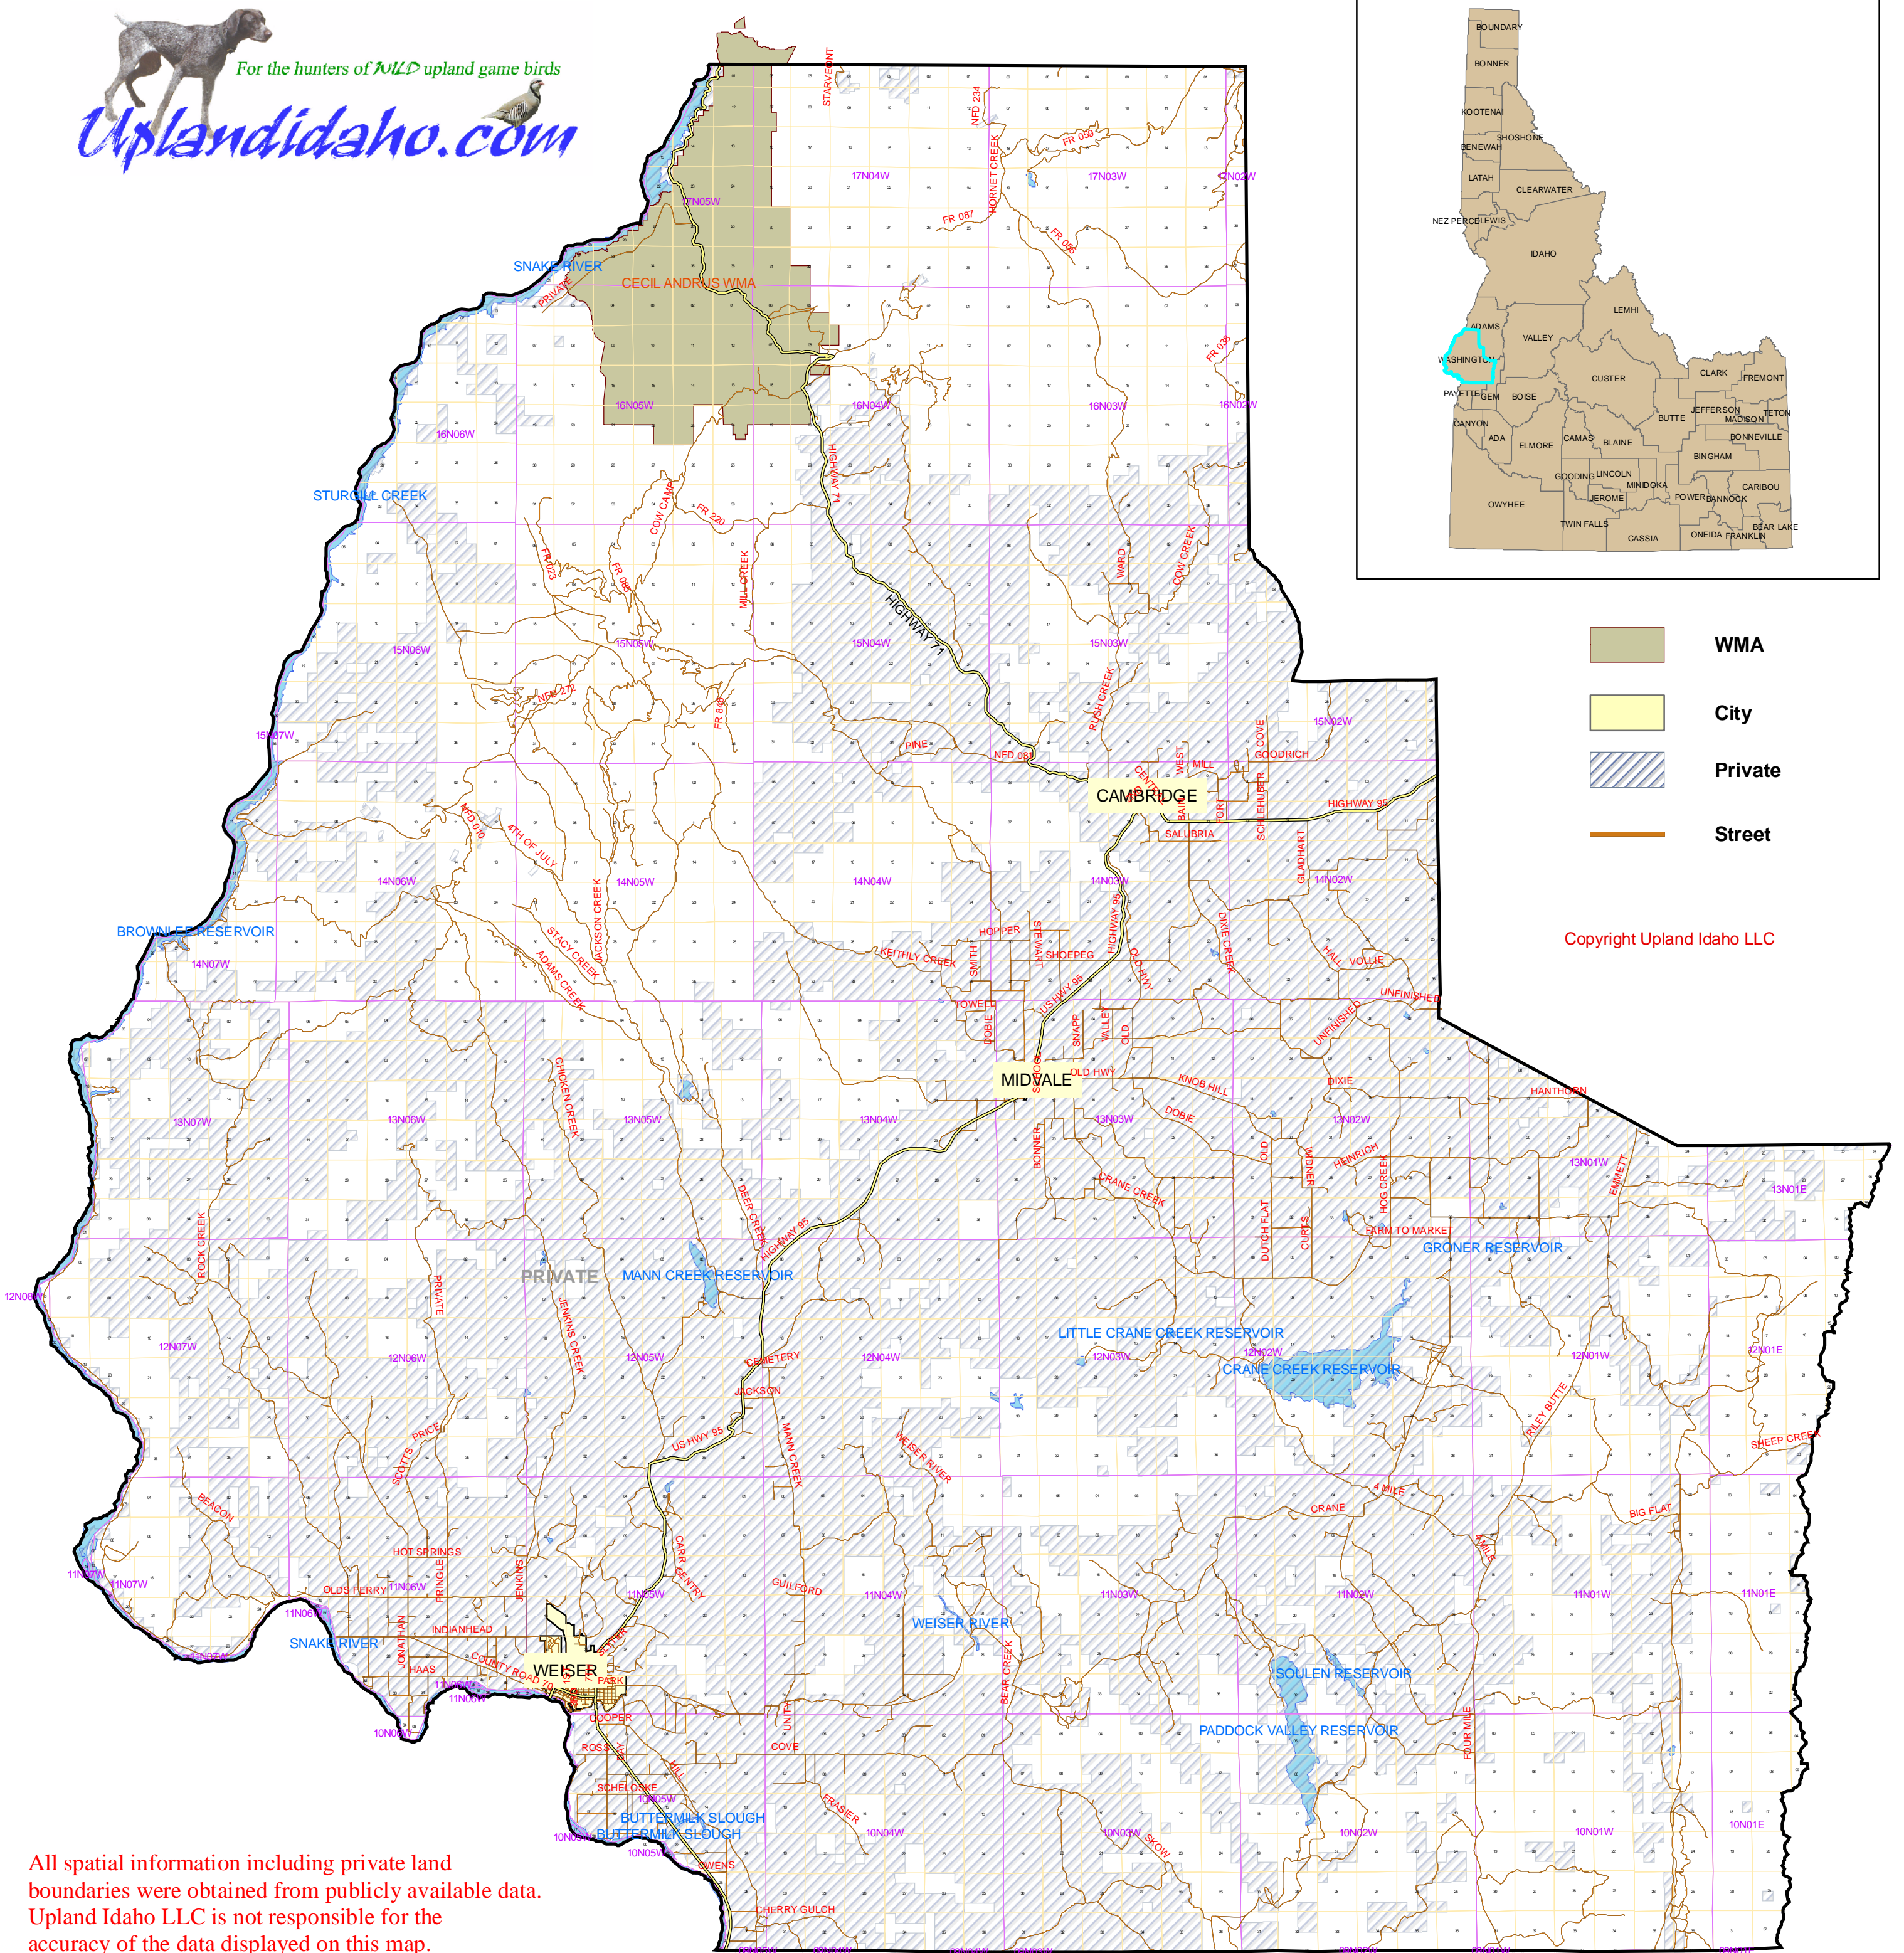

Private Property - Washington County

- WMA
- City
- Private
- Street

Copyright Upland Idaho LLC

All spatial information including private land boundaries were obtained from publicly available data. Upland Idaho LLC is not responsible for the accuracy of the data displayed on this map. Ask first to hunt on private lands.